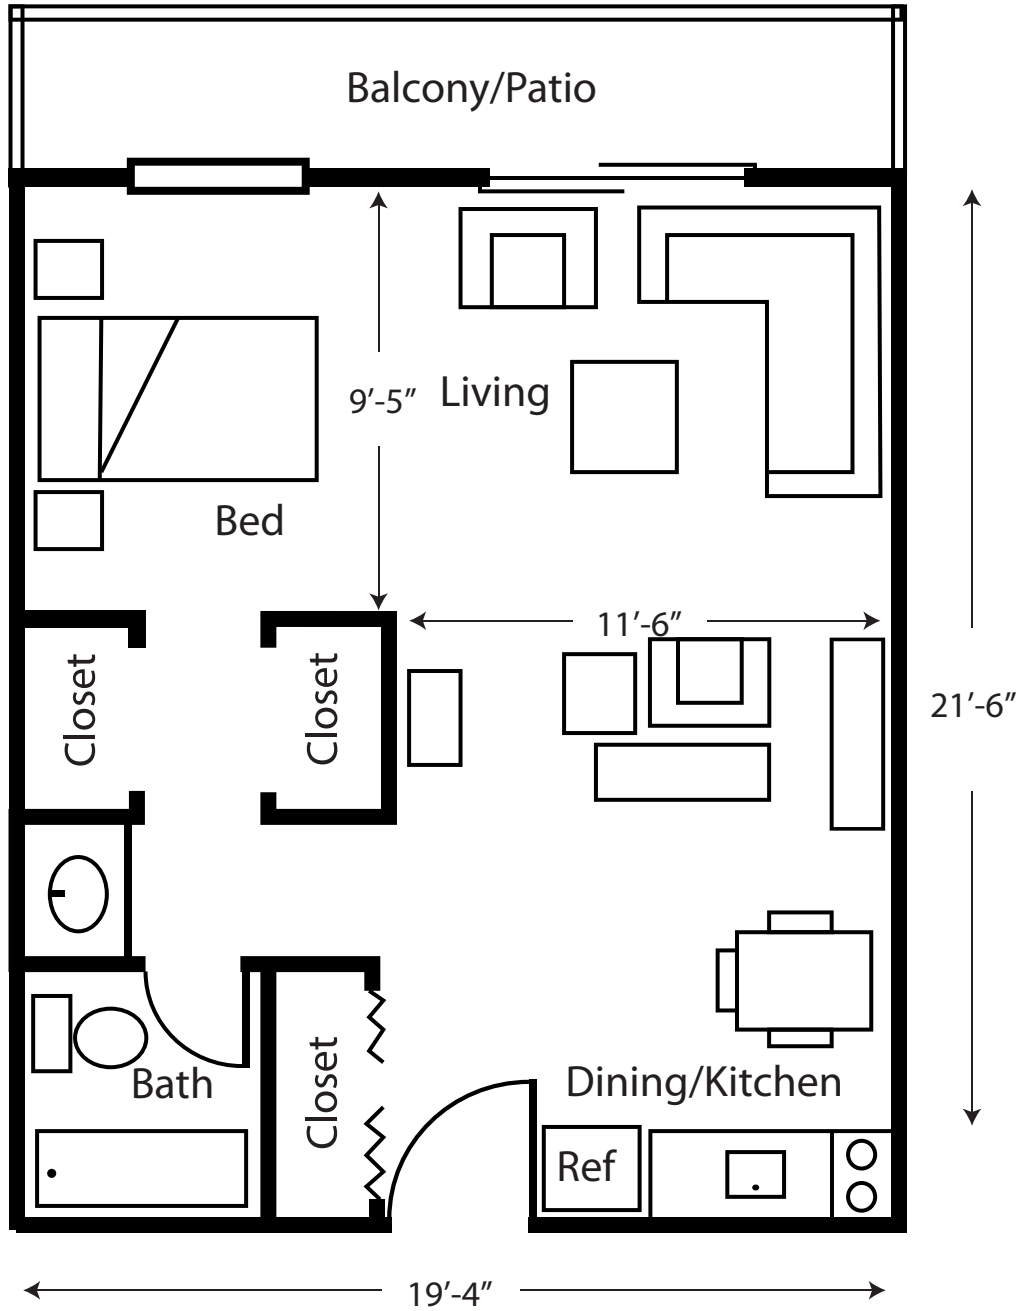

 **Willamette Oaks**  
A LifeMinded™ Residence

**Alcove**  
Approximately 460 Sq. Ft.

Sizes are approximate. Actual floorplans and square footages may vary.