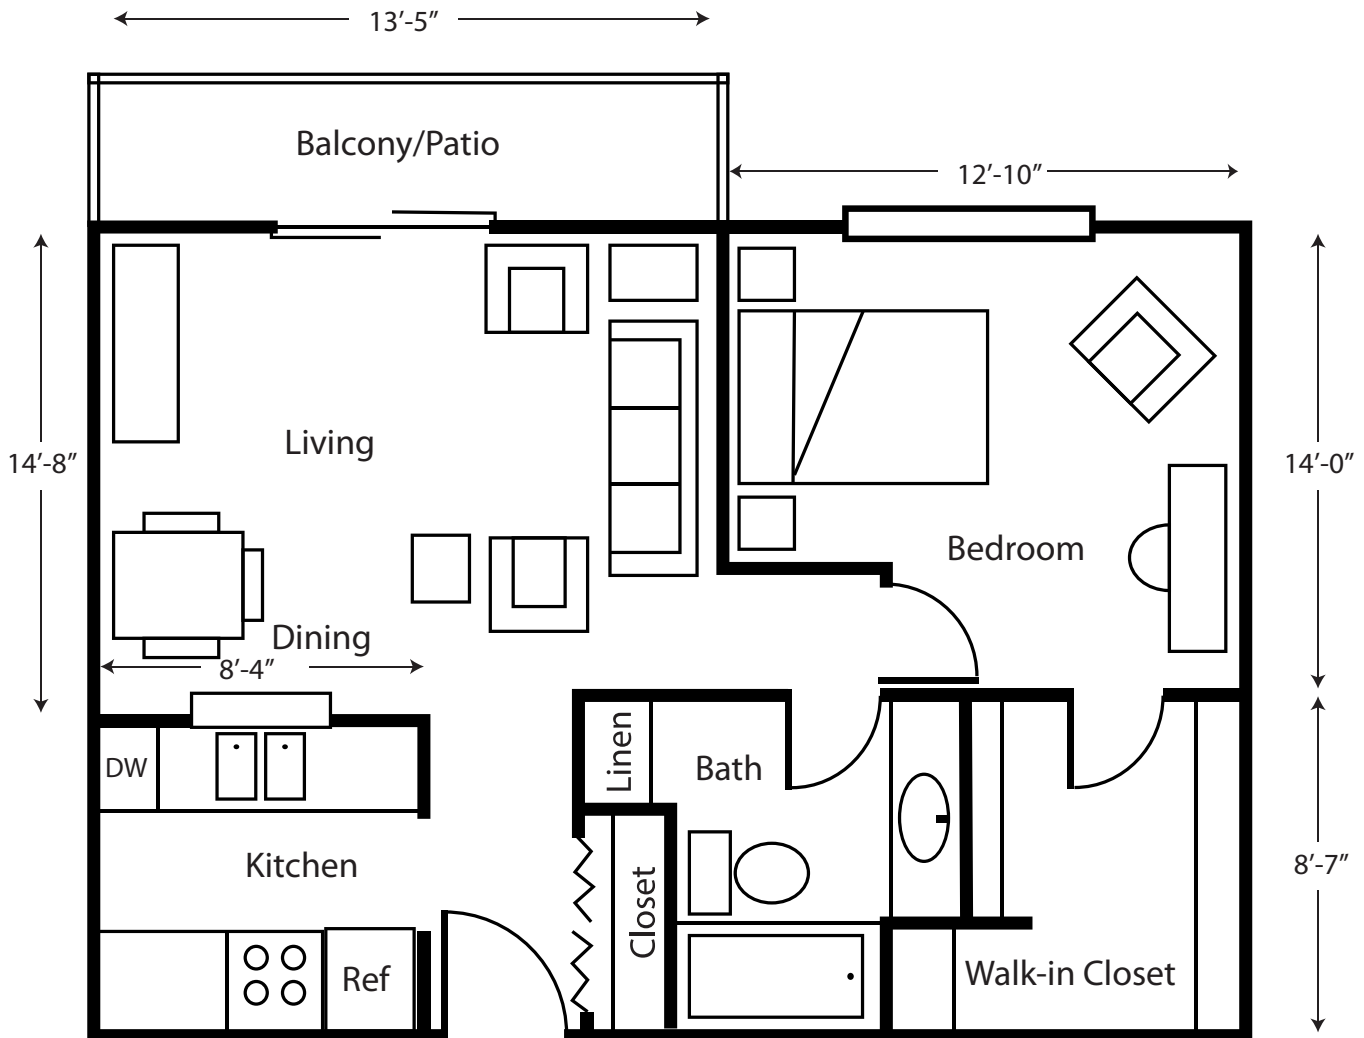

Willamette Oaks

A LifeMinded™ Residence

One Bedroom - Style 2

Approximately 700 Sq. Ft.

Sizes are approximate. Actual floorplans and square footages may vary.