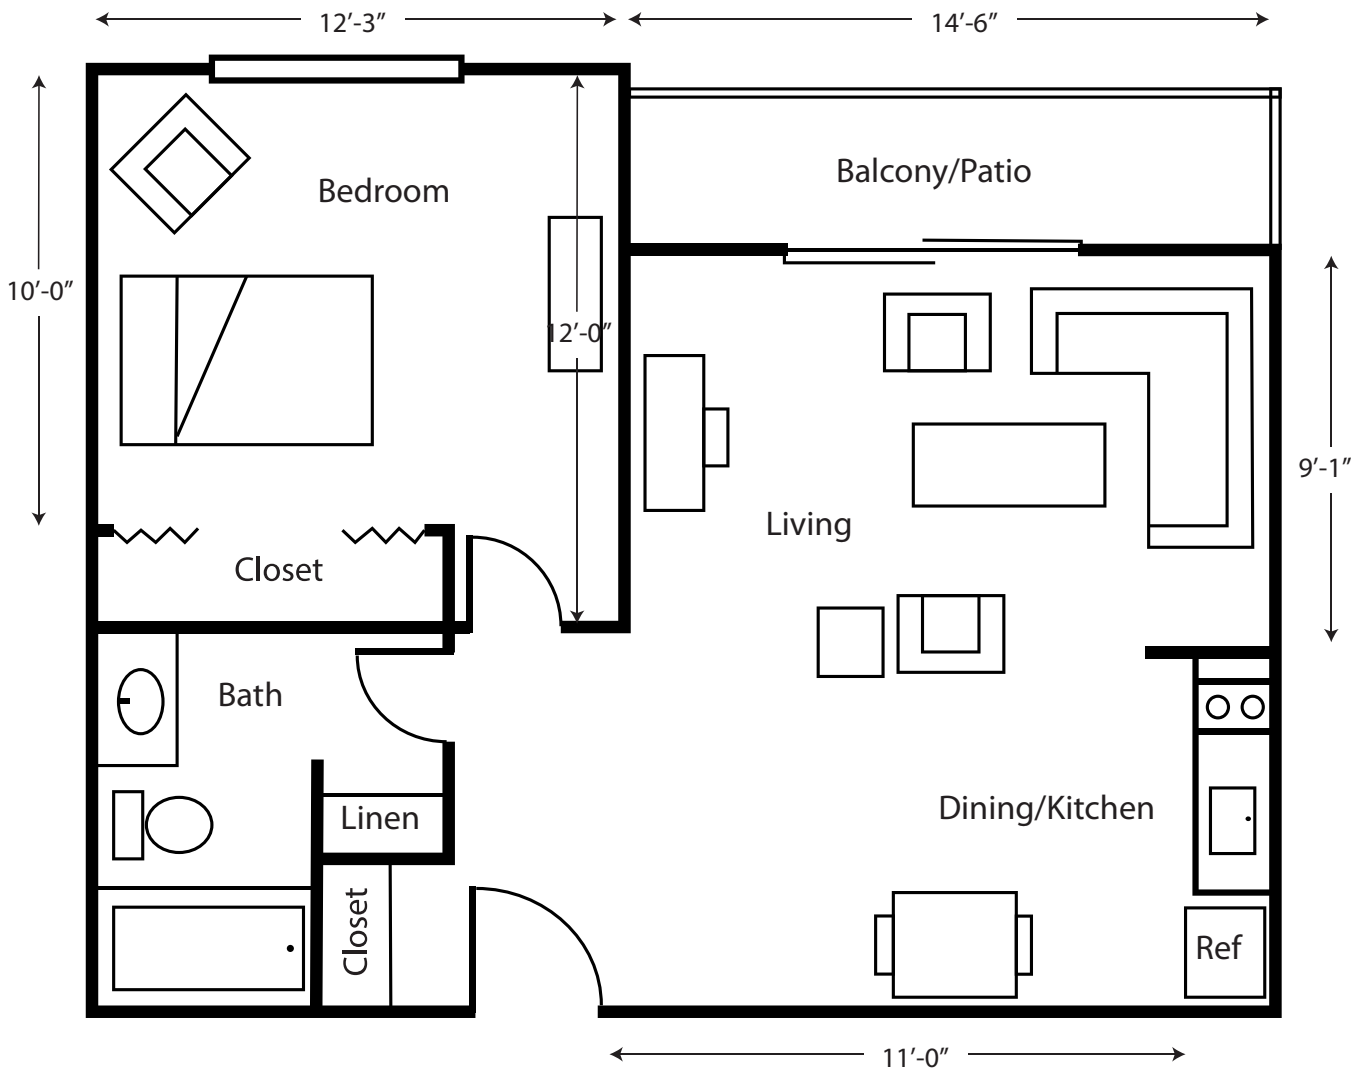

 **Willamette Oaks**  
A LifeMinded™ Residence

**One Bedroom**  
Approximately 525-650 Sq. Ft.

Sizes are approximate. Actual floorplans and square footages may vary.