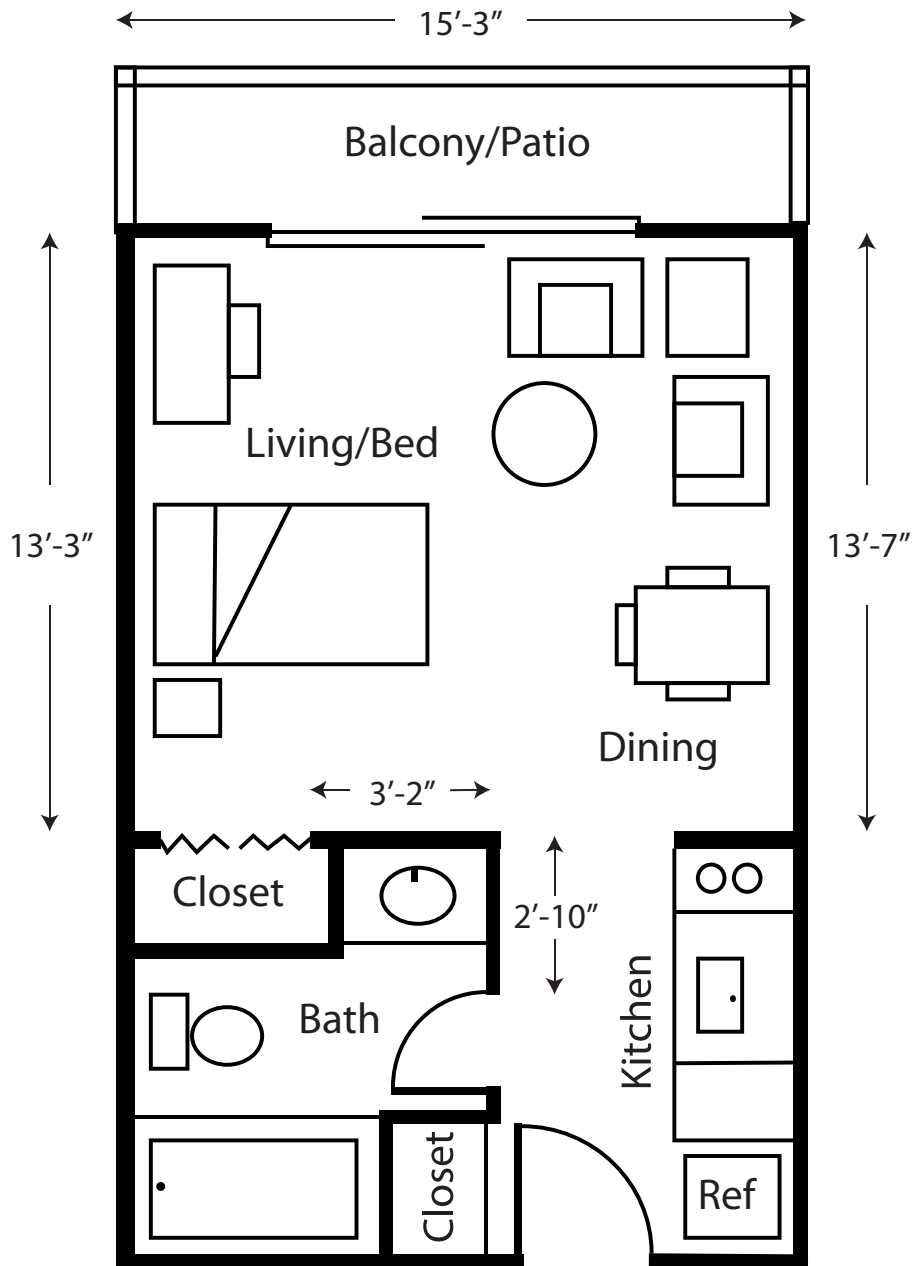

 **Willamette Oaks**  
A LifeMinded™ Residence

**Studio**  
Approximately 350 Sq. Ft.

Sizes are approximate. Actual floorplans and square footages may vary.